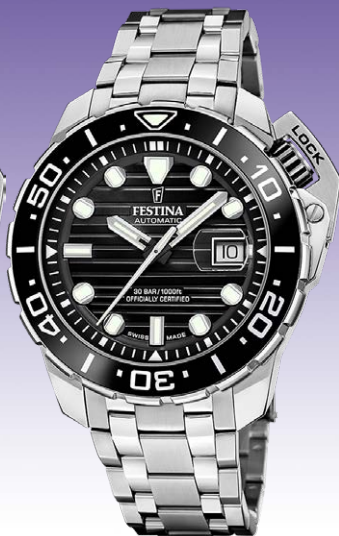

F20043-6
18998,00

300m safirglass
Ø 47,3 mm P092-001-H03-
FES01-G

Swiss, Automat dykkerur

Bestillingsvare

8 430622 822315